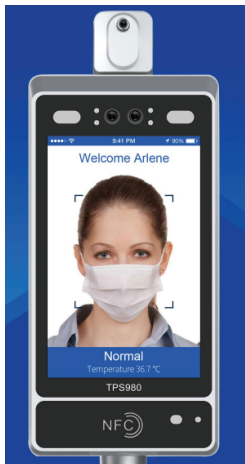

# TPS980T

## Face Recognition Temperature Measurement Terminal

### Specification

OS	Android 7.1
Processor	Dual-Core 1.8GHz+Quad-Core 1.4GHz
Memory	4GB DDR, 16GB eMMC
Display	8-inch, 800*1280
Keys	1 Reset Key
Sensor	Infrared Sensor
Front Camera	Dual-lens Camera (RGB+IR), 2MP+1.3MP
Fill Light	White LED
Contactless Card Reader (Optional)	ISO14443 Type A/B, Mifare, ISO18092 compliant
SIM Slots (Optional)	1 SIM
Communications	Ethernet/WiFi/Bluetooth
Body Temperature Measurement	Precision, ±0.5°, Best Use Distance 0.5m-0.7m;
Peripheral Ports	1 DC Port, 1 RJ45, 1 micro USB, 1 Wiegand, 1 RS485
Audio	Digital Audio Speaker, Microphone
Power Supply	12V/2A, POE(Optional)
Bracket (Optional)	Wall Mount Bracket, Turnstile Mount Bracket
Dimensions (mm)	272 (L)*135 (W)*30 (H)
Environmental	Operating temperature: -10C ~ 45C Storage temperature: -25C ~ 60C
MDM (Optional)	Mobile Device Management