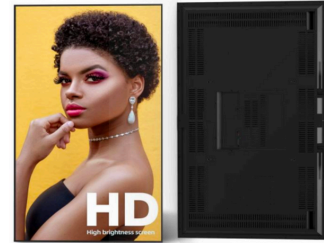

# High Brightness Single sided

# Window Display

ระบบปฏิบัติการแอนดรอยด์

Model	Description	43 Inch	49 inch	55 inch	65 inch	75 inch
VT-HW001	<p>High Brightness Windows Display Panel:BOE A original level screen commercial panel Resolution: 1920*1080/3840*2160 View angles: 89° horizon, 89°vertical Color: 16.7M Contrast: 3000:1 Brightness:2500nits Touch panel: Non-touch Response time: 6ms System: Android 11.0 Storage: 2GB + 3 2 GB Power: AC 110V~240V,50/60HZ Casing color: Black Bracket: wall mounted</p>	49,000	55,900	66,900	89,900	109,000
VT-HW002	<p>High Brightness Windows Display Panel:BOE A original level screen industrial panel Resolution: 1920*1080/3840*2160 View angles: 89° horizon, 89 °vertical Color: 16.7M Contrast: 3000:1 Brightness:3000nits Touch panel: Non-touch Response time: 6ms System: Android 11.0 Storage: 2GB + 3 2 GB Power: AC 110V~240V,50/60HZ Casing color: Black Bracket: wall mounted</p>	52,900	65,900	-	84,900	139,000

# High Brightness **Single sided**

# Window Display

ระบบปฏิบัติการแอนดรอยด์

Model	Description	43 Inch	49 inch	55 inch	65 inch	75 inch	
VT-HW003	<p>High Brightness Windows Display                      Panel:LG A original level screen                      industrial panel                      Resolution: 1920*1080( 49 ,55" )                      /3840*2160                      View angles: 89° horizon, 89°                      vertical                      Color: 16.7M                      Contrast: 3000:1                      Brightness:5000nits, 75 inch is                      4000nits                      Touch panel: Non-touch                      Response time: 6ms                      System: Android 11.0                      Storage: 2GB + 3 2 GB                      Power: AC 110V~240V,50/60HZ                      Casing color: Black                      Bracket: wall mounted</p>	-	-	83,900	129,000	159,000	
Floor stand							12,900