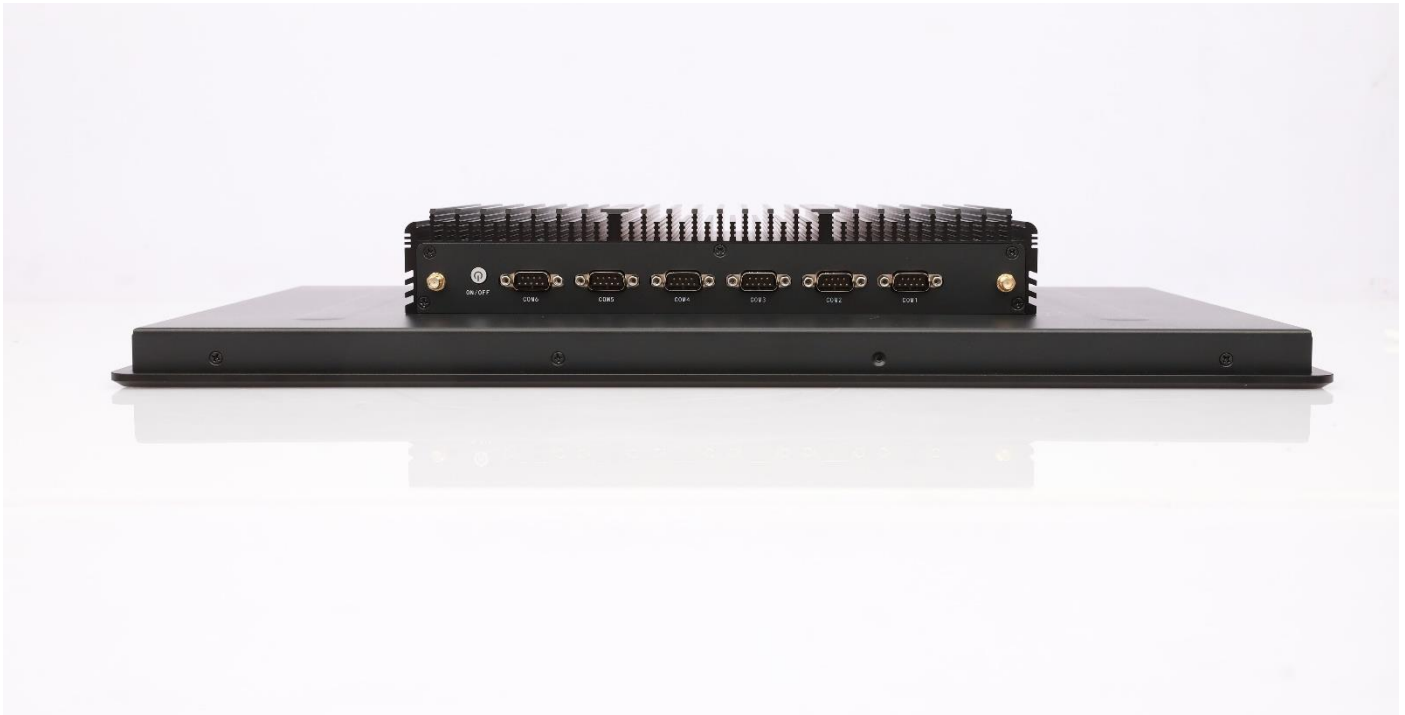

UTC-W1782A

17.3inch Industrial Panel PC

Features

- Intel 7th Gen. Core i3 i5 i7 Processor
- 17.3inch LED Panel with capacitive touchscreen
- System memory up to 16GB DDR4
- HDMI+VGA Dual Display
- Fanless design and low power consumption
- Front Panel IP65 Level
- Wireless design
- Supports Win 7/ Win 8/ Win 10/ Linux OS

UTC-W1782A is an intelligent, fanless panel PC, 17.3" Panel PC equipped with an Intel® 7th Gen Core i3 i5 i7 processor. Meeting the demands of harsh environments, in addition, the dual GbE LAN, 6 x serial ports, 6 x USB ports, make device connection and integration easy.

Specifications

Processor	CPU	Intel® i3-7100U Dual Core up to 2.40 GHz 3M Cache, TDP 15W Intel® i5-7200U Dual Core up to 3.10 GHz 3M Cache, TDP 15W Intel® i7-7500U Dual Core up to 3.50 GHz 4M Cache, TDP 15W	
	Cooling System	Fanless	
	Memory	1x DDR4 2133Mhz SO-DIMM Sockets, up to 16GB	
	Storage	1x mSATA SSD, Full Size 1x SATA 2.5' ' SSD	
	I/O ports		6xUSB3.0 (Type-A) 6xRS232, support 5V/12V, DB9 Dual Display: 1xHDMI (1920*1200 @30Hz) 1xVGA (1920*1200 @30Hz) Audio: 1xLine-out Expansion: MINI-PCIE
		Network(LAN)	2x Intel i211 10/100/1000Mbps Ethernet
		Input Voltage	12V DC(2 Pin Aviation Connector) , optional 9V-36V DC
Control SW	Control SW	1xPower SW, AT/ATX optional	
LCD Display	Display Type:	17.3inch TFT LED Panel(LED Backlight)	
	Max. Resolution:	1920x1080 / 16:9	
	Luminance(cd/m ²)	300nits	
Touchscreen	Touch Type	Projected Capacitive Touch	

OS Support	OS Support	Microsoft Windows 7/ 8/ 10/ Linux
Environment	Operating Temperature	-10°C ~ 60°C(14~ 140 °F)(extend temperature optional)
	Storage Temperature	-20°C ~ 70°C(-4 ~ 158 °F)
	Front Panel Protection	IP65 compliant
Mechanical	Dimensions	431(L)x270(W)x69(H)mm cutout dimension: 420(L)x253(W)mm VESA mount: 100x100mm
	Weight	6.5KG N.W.
	Color	Black
	Material	Aluminum + SUS
	Certification	CE / UL / RoHS