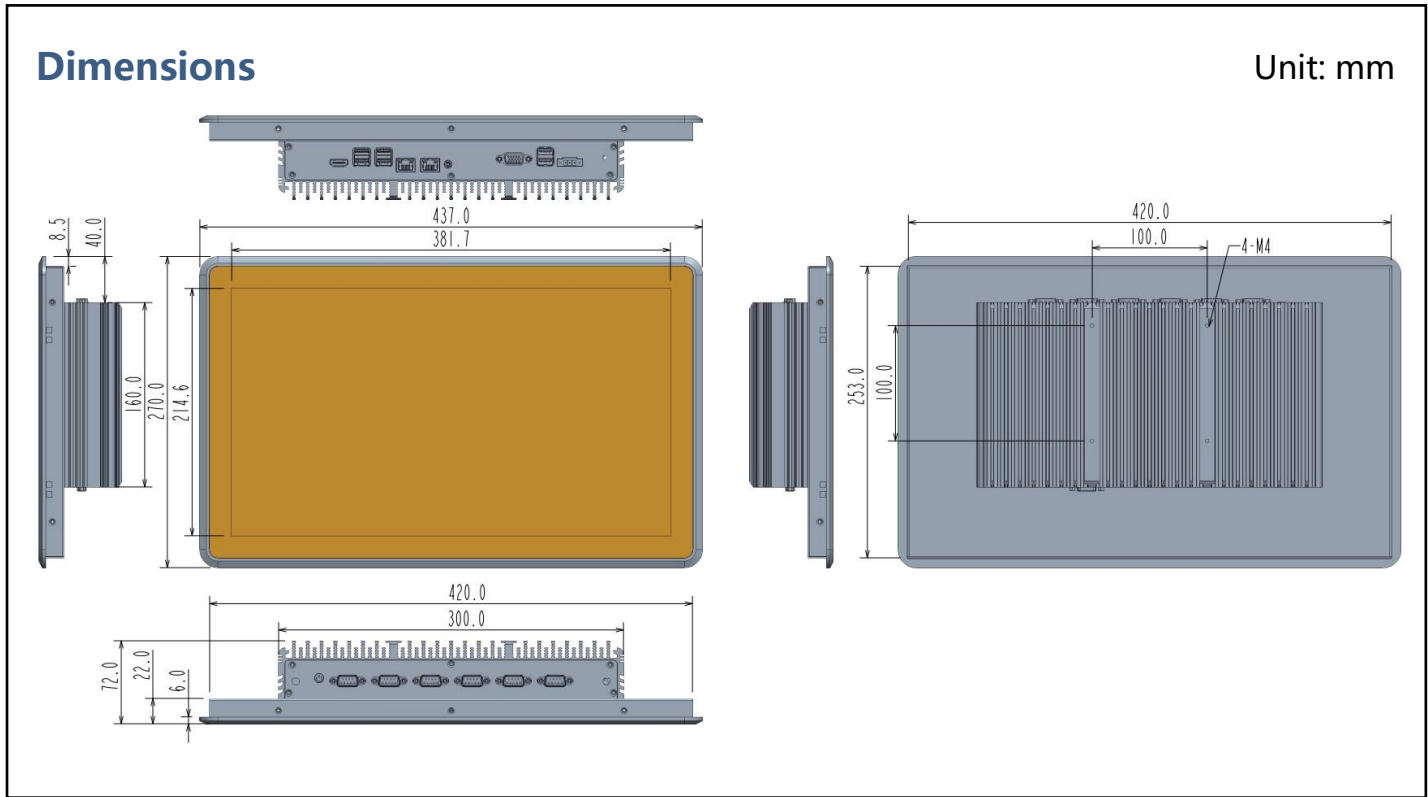

UTC-W1782A

17.3inch Industrial Panel PC

Features

- Intel 7th Gen. Core i3 i5 i7 Processor
- 17.3inch LED Panel with capacitive touchscreen
- System memory up to 16GB DDR4
- HDMI+VGA Dual Display
- Fanless design and low power consumption
- Front Panel IP65 Level
- Wireless design
- Supports Win 7/ Win 8/ Win 10/ Linux OS

UTC-W1782A is an intelligent, fanless panel PC, 17.3" Panel PC equipped with an Intel® 7th Gen Core i3 i5 i7 processor. Meeting the demands of harsh environments, in addition, the dual GbE LAN, 6 x serial ports, 6 x USB ports, make device connection and integration easy.

Specifications

Processor	CPU	Intel® i3-7100U Dual Core up to 2.40 GHz 3M Cache, TDP 15W Intel® i5-7200U Dual Core up to 3.10 GHz 3M Cache, TDP 15W Intel® i7-7500U Dual Core up to 3.50 GHz 4M Cache, TDP 15W	
	Cooling System	Fanless	
	Memory	1x DDR4 2133Mhz SO-DIMM Sockets, up to 16GB	
	Storage	1x mSATA SSD, Full Size 1x SATA 2.5' ' SSD	
	I/O ports		6xUSB3.0 (Type-A) 6xRS232, support 5V/12V, DB9 Dual Display: 1xHDMI (1920*1200 @30Hz) 1xVGA (1920*1200 @30Hz) Audio: 1xLine-out Expansion: MINI-PCIE
		Network(LAN)	2x Intel i211 10/100/1000Mbps Ethernet
		Input Voltage	12V DC(2 Pin Aviation Connector) , optional 9V-36V DC
Control SW	Control SW	1xPower SW, AT/ATX optional	
LCD Display	Display Type:	17.3inch TFT LED Panel(LED Backlight)	
	Max. Resolution:	1920x1080 / 16:9	
	Luminance(cd/m ²)	300nits	
Touchscreen	Touch Type	Projected Capacitive Touch	

OS Support	OS Support	Microsoft Windows 7/ 8/ 10/ Linux
Environment	Operating Temperature	-10°C ~ 60°C(14~ 140 °F)(extend temperature optional)
	Storage Temperature	-20°C ~ 70°C(-4 ~ 158 °F)
	Front Panel Protection	IP65 compliant
Mechanical	Dimensions	431(L)x270(W)x69(H)mm cutout dimension: 420(L)x253(W)mm VESA mount: 100x100mm
	Weight	6.5KG N.W.
	Color	Black
	Material	Aluminum + SUS
	Certification	CE / UL / RoHS