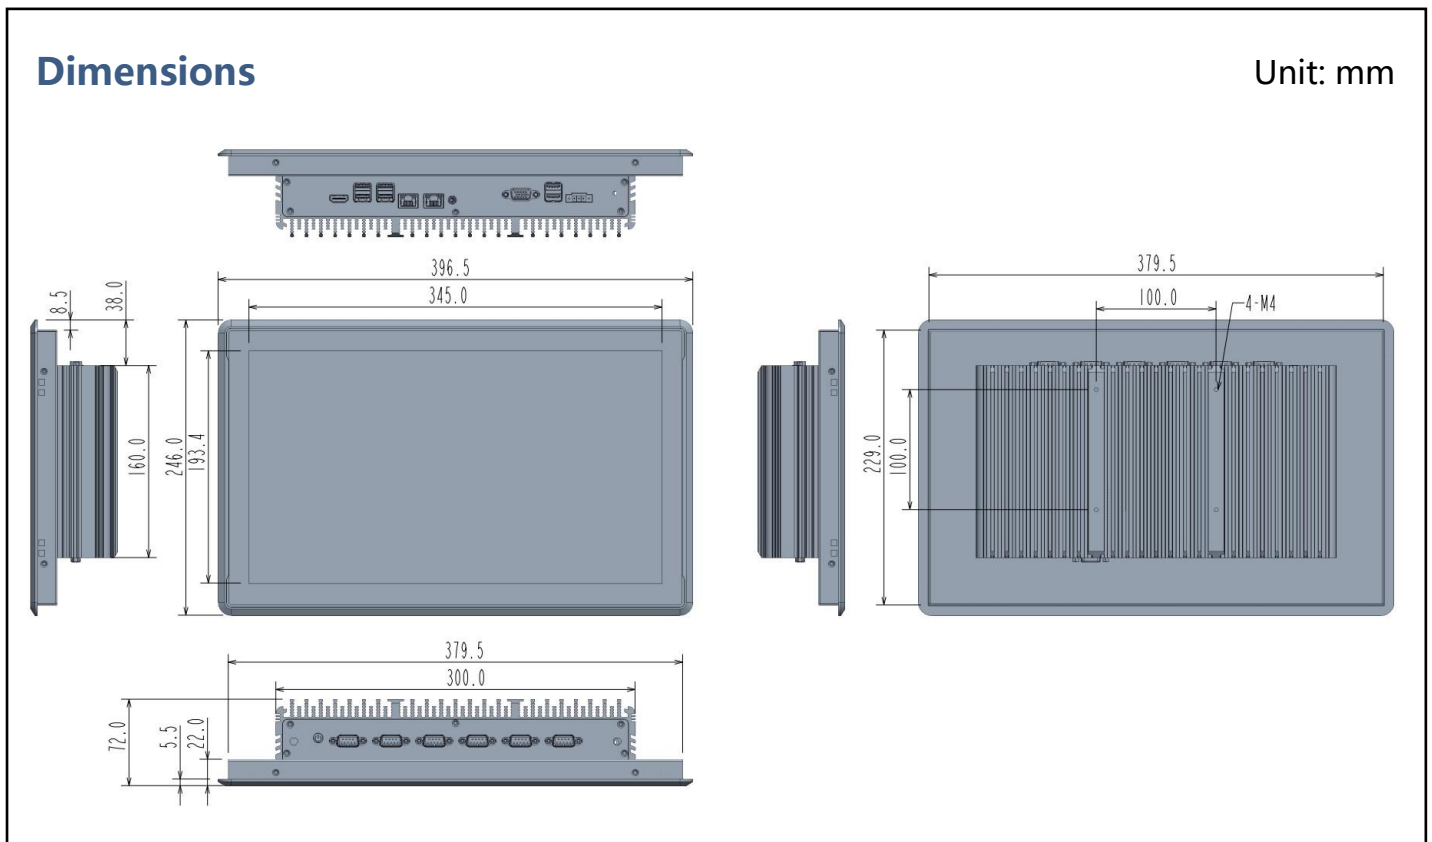

Specifications

Processor	CPU	Intel® i3-7100U Dual Core up to 2.40 GHz 3M Cache, TDP 15W Intel® i5-7200U Dual Core up to 3.10 GHz 3M Cache, TDP 15W Intel® i7-7500U Dual Core up to 3.50 GHz 4M Cache, TDP 15W	
	Cooling System	Fanless	
	Memory	1x DDR4 2133Mhz SO-DIMM Sockets, up to 16GB	
	Storage	1x mSATA SSD, Full Size 1x SATA 2.5' ' SSD	
	I/O ports		6xUSB3.0 (Type-A) 6xRS232, support 5V/12V, DB9
			Dual Display: 1xHDMI (1920*1200 @30Hz) 1xVGA (1920*1200 @30Hz)
			Audio: 1xLine-out Expansion: MINI-PCIE
Network(LAN)	2x Intel i211 10/100/1000Mbps Ethernet		
Input Voltage	Input Voltage	12V DC(2 Pin Aviation Connector) , optional 9V-36V DC	
Control SW	Control SW	1xPower SW, AT/ATX optional	
LCD Display	Display Type:	15.6inch TFT LED Panel(LED Backlight)	
	Max. Resolution:	1920x1080 / 16:9	
	Luminance(cd/m ²)	300nits	
Touchscreen	Touch Type	Projected Capacitive Touch	

OS Support	OS Support	Microsoft Windows 7/ 8/ 10/ Linux
Environment	Operating Temperature	-10°C ~ 60°C(14~ 140 °F)(extend temperature optional)
	Storage Temperature	-20°C ~ 70°C(-4 ~ 158 °F)
	Front Panel Protection	IP65 compliant
Mechanical	Dimensions	396.5(L)x246(W)x72(H)mm cutout dimension: 379.5(L)x229(W)mm VESA mount: 100x100mm
	Weight	6KG N.W.
	Color	Black
	Material	Aluminum + SUS
	Certification	CE / UL / RoHS