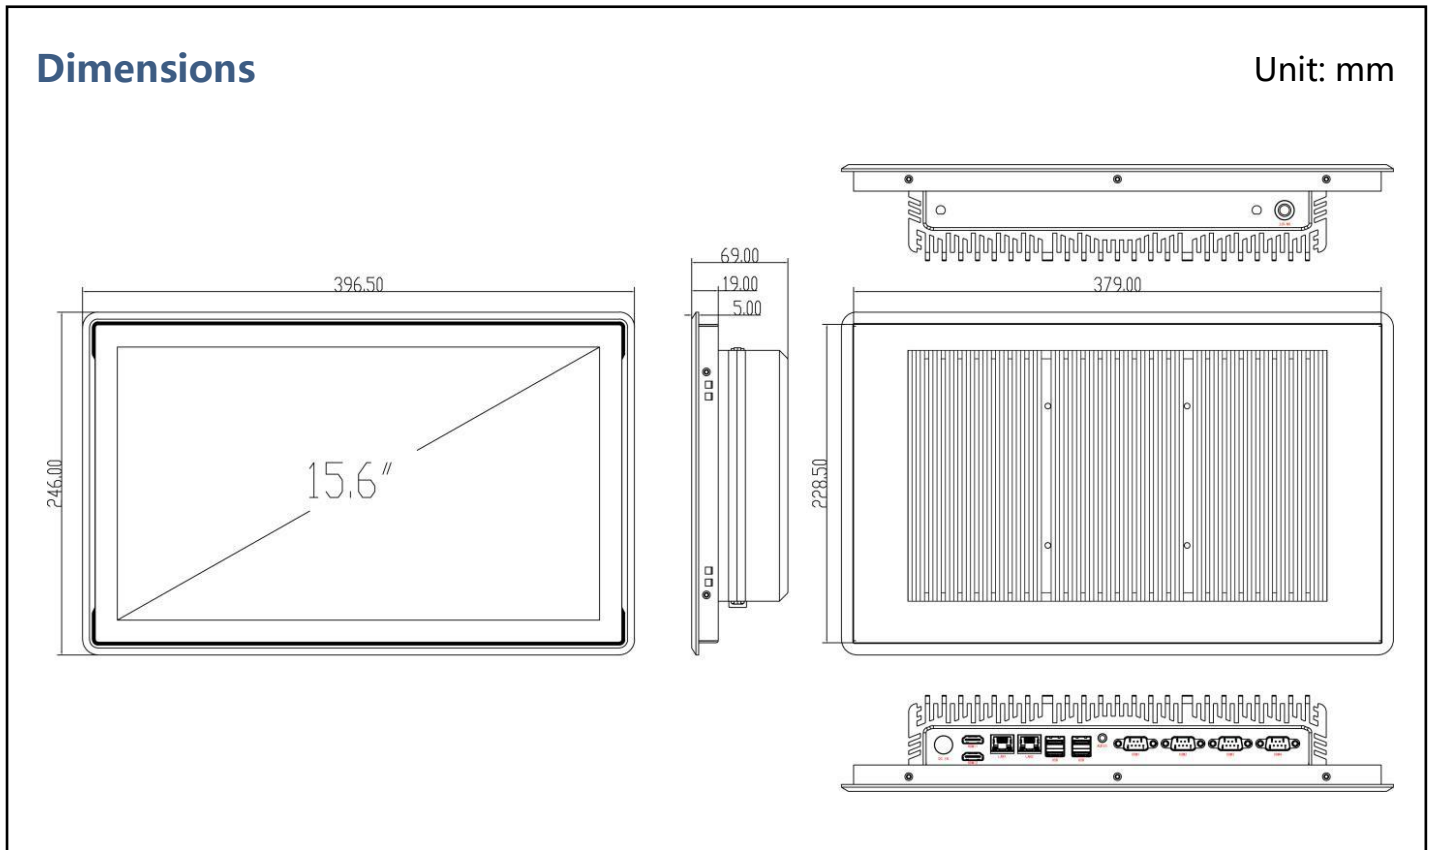

KLD-1582K

15.6inch Industrial Panel PC

Features

- Intel 7th Gen Core Processor
- 15.6inch LED Panel with capacitive touchscreen
- System memory up to 16GB DDR4
- 2xHDMI Dual Display
- Aluminum die-casting chassis, fanless design
- Front Panel IP65 Level
- Supports Win 7/ Win 8/ Win 10/ Linux OS

Environment	Operating Temperature	-10°C ~ 60°C(14~ 140 °F)(extend temperature optional)
	Storage Temperature	-20°C ~ 70°C(-4 ~ 158 °F)
	Front Panel Protection	IP65 compliant
Mechanical	Dimensions	396.5(L)x246(W)x69(H)mm cutout dimension: 379(L)x228.5(W)mm VESA mount: 100x100mm
	Weight	6KG N.W.
	Color	Black
	Material	Aluminum + SUS