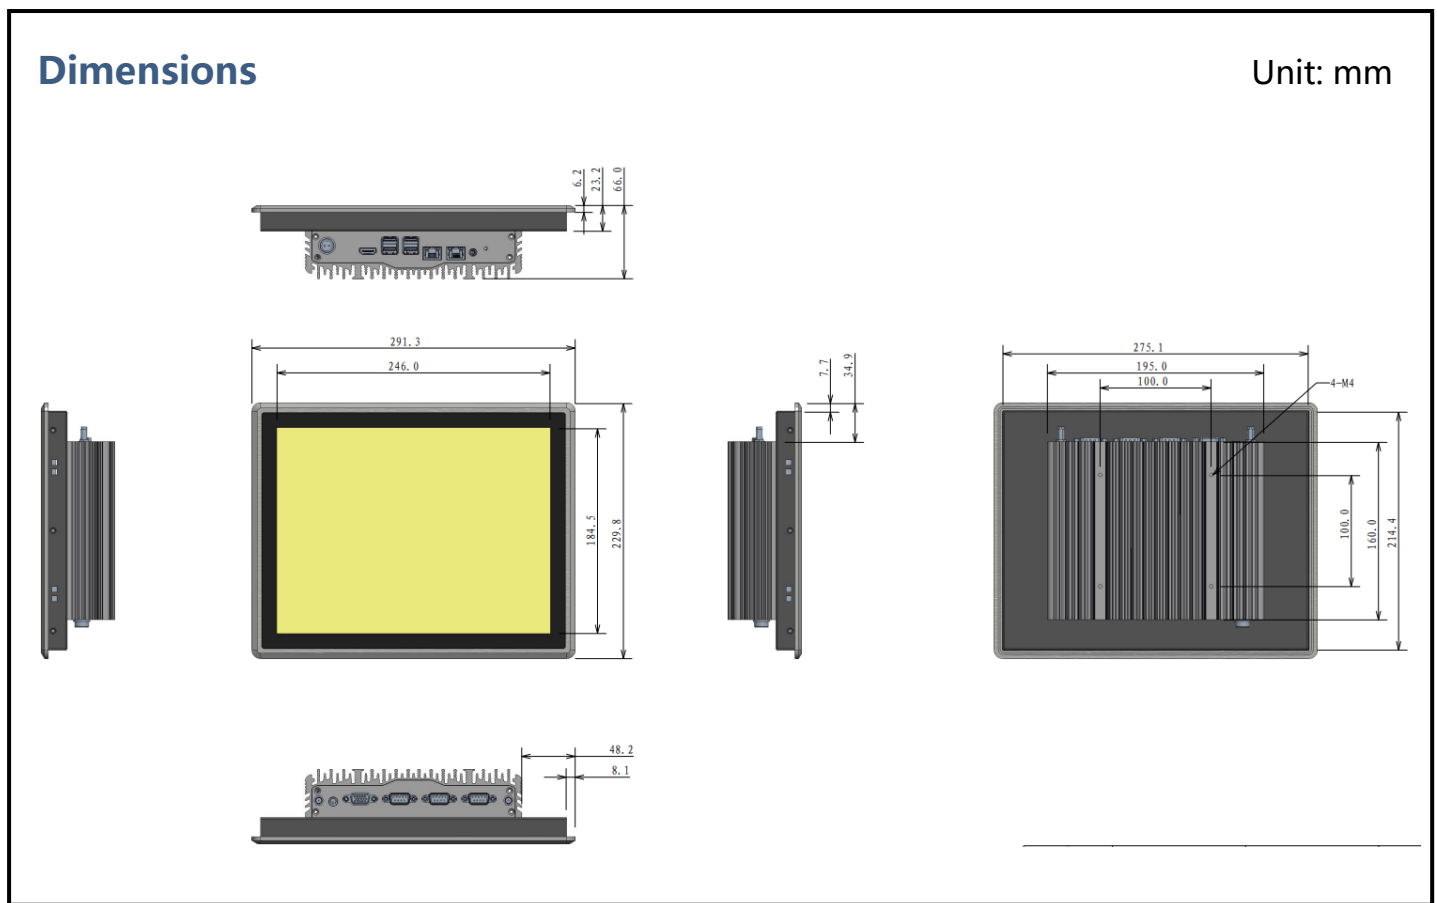

<b>Environment</b>	Operating Temperature	0°C ~ 50°C
	Storage Temperature	-10°C ~ 60°C
	Front Panel Protection	IP65 compliant
<b>Mechanical</b>	Dimensions	(W*D*H): 291x230x66mm Mounting Cut out (W*H): 275*214.4mm
	Weight	3.1KG (N.W.)
	Color	Black
	Material	Aluminum + SUS
	Certification	CE / UL / RoHS