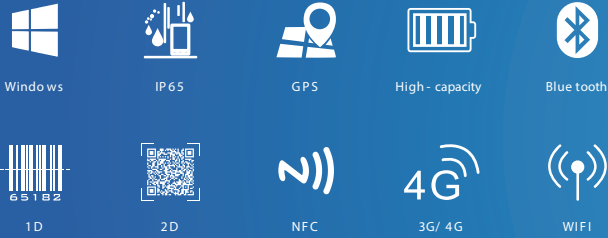

## Functions

- Support for Windows 10 system
- Integrated 4G all network communication, WiFi, Bluetooth and other communication modes
- 8000mAh battery, 6-8 hours of machine endurance
- IP65 high protection level, in accordance with MIL-STD-810G
- Optional GPS, Beidou, GLONASS, more accurate positioning
- Support 5 million pixel auto focus camera, easy to collect images and video information
- Support 1D / 2D, NFC and other functional modules for free selection

# Specification Parameter

Basic parameters	
Dimension	275.5 x 187.5 x 22mm
Weight	device unit 1000g
Device Color	black
LCD	10.1inch IPS 16:10, 800*1280
Touch Panel	10points Capacitive, G+G, Corning Gorilla Glass
Camera	Front 2.0MP Rear 5.0MP
I/O	USB 2.0 x 1, USB 3.0 x 1 SIM Card x 1, TF Card x 1 HDMI 1.4a x 1 12pins Pogo Pin x 1 Φ3.5mm standard earphone jack x 1 Φ3.5mm DC jack x 1
Power	AC100V ~ 240V, 50Hz/60Hz output DC 5V/2A
GPS	support GPS, QZSS, glonass