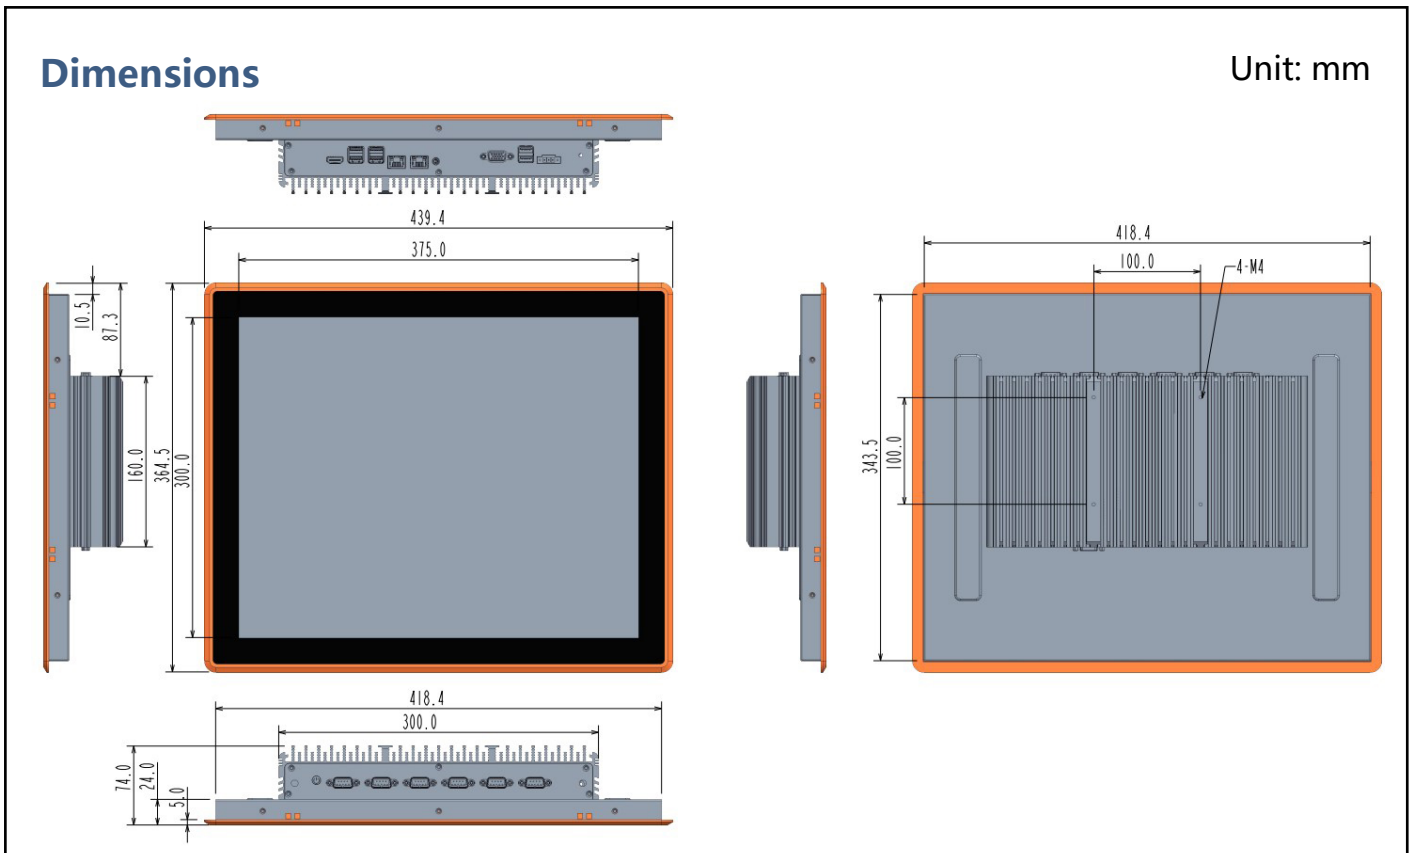

UTC-S1982A

19inch Industrial Panel PC

Features

- Intel 7th Gen. Core i3 i5 i7 Processor
- 19inch LED Panel with capacitive touchscreen
- System memory up to 16GB DDR4
- HDMI+VGA Dual Display
- Fanless design and low power consumption
- Front Panel IP65 Level
- Wireless design
- Supports Win 7/ Win 8/ Win 10/ Linux OS

Specifications

Processor	CPU	Intel® i3-7100U Dual Core up to 2.40 GHz 3M Cache, TDP 15W Intel® i5-7200U Dual Core up to 3.10 GHz 3M Cache, TDP 15W Intel® i7-7500U Dual Core up to 3.50 GHz 4M Cache, TDP 15W	
	Cooling System	Fanless	
	Memory	1x DDR4 2133Mhz SO-DIMM Sockets, up to 16GB	
	Storage	1x mSATA SSD, Full Size 1x SATA 2.5' ' SSD	
	I/O ports		6xUSB3.0 (Type-A)
			6xRS232, support 5V/12V, DB9
			Dual Display: 1xHDMI (1920*1200 @30Hz) 1xVGA (1920*1200 @30Hz)
			1xAudio
	Expansion: MINI-PCIE		
Network(LAN)	2x 10/100/1000Mbps Ethernet		
Input Voltage	Input Voltage	12V DC(Aviation Connector) , optional 9V-36V DC	
LCD Display	Display Type:	19inch TFT LED Panel(LED Backlight)	
	Max. Resolution:	1280*1024 / 4:3	
	Luminance(cd/m ²)	300nits	
Touchscreen	Touch Type	Capacitive Touch	

OS Support	OS Support	Microsoft Windows 7/ Windows 8/ Windows 10/ Linux
Environment	Operating Temperature	0°C ~ 50°C
	Storage Temperature	-10°C ~ 60°C
	Front Panel Protection	IP65 compliant
Mechanical	Dimensions	(W*D*H): 439.4x364.5x74mm; Mounting Cut out (W*D): 418.4*343.5mm
	Weight	7KG N.W.
	Color	Black
	Material	Aluminum + SUS
	Certification	CE / UL / RoHS