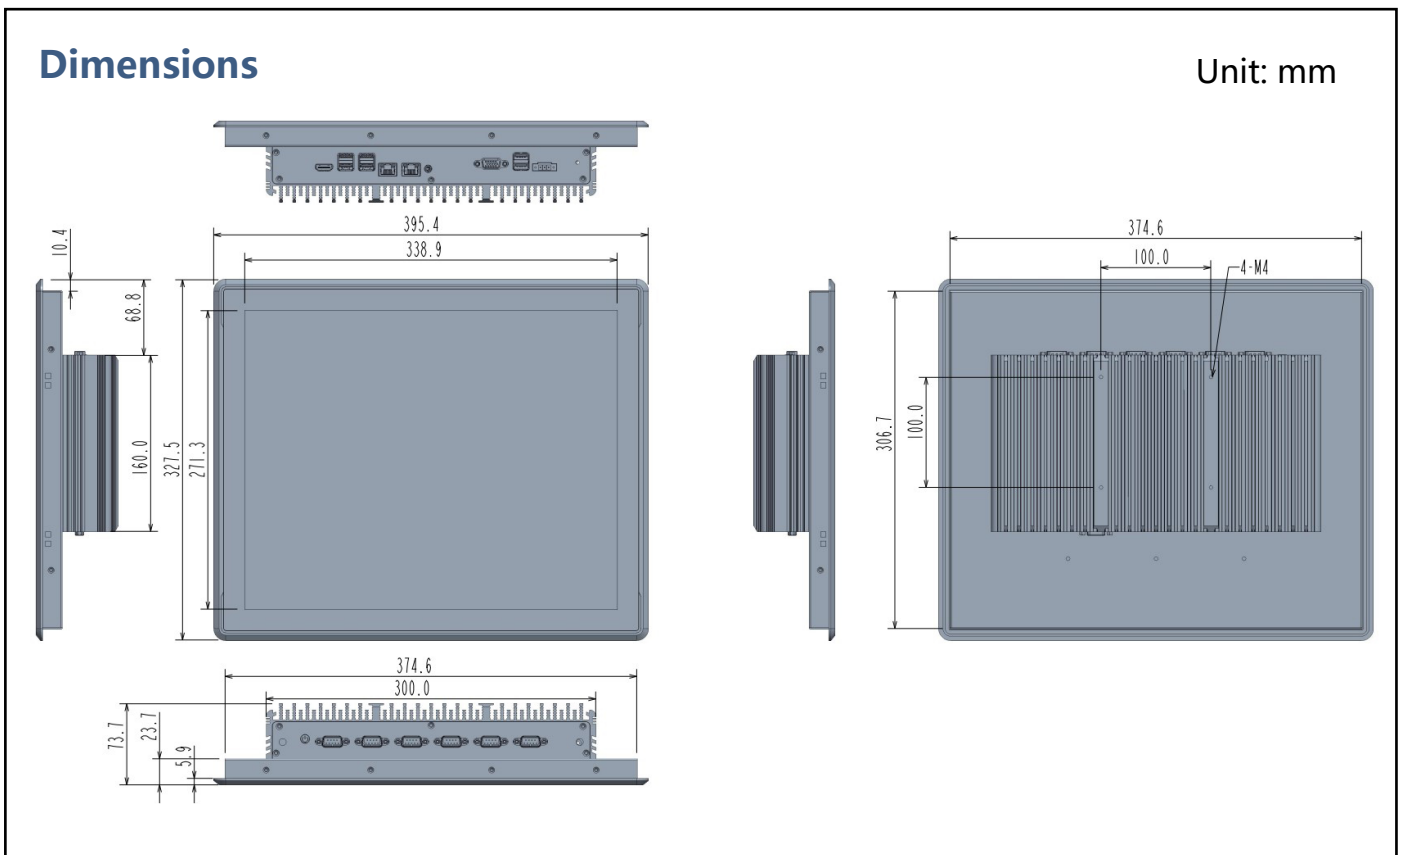

UTC-S1782A

17inch Industrial Panel PC

Features

- Intel 7th Gen. Core i3 i5 i7 Processor
- 17inch LED Panel with capacitive touchscreen
- System memory up to 16GB DDR4
- HDMI+VGA Dual Display
- Fanless design and low power consumption
- Front Panel IP65 Level
- Wireless design
- Supports Win 7/ Win 8/ Win 10/ Linux OS

UTC-S1782A is an intelligent, fanless panel PC, 17" Panel PC equipped with an Intel® 7th Gen Core i3 i5 processor. Meeting the demands of harsh environments, in addition, the dual GbE LAN, 6 x serial ports, 6 x USB ports, make device connection and integration easy.

Environment	Operating Temperature	-10°C ~ 60°C(14~ 140 °F)(extend temperature optional)
	Storage Temperature	-20°C ~ 70°C(-4 ~ 158 °F)
	Front Panel Protection	IP65 compliant
Mechanical	Dimensions	395.4x327.5x73.7mm cutout dimension: 374.6*306.7mm
	Weight	7.5KG
	Color	Black
	Material	Aluminum + SUS
	Certification	CE / UL / RoHS