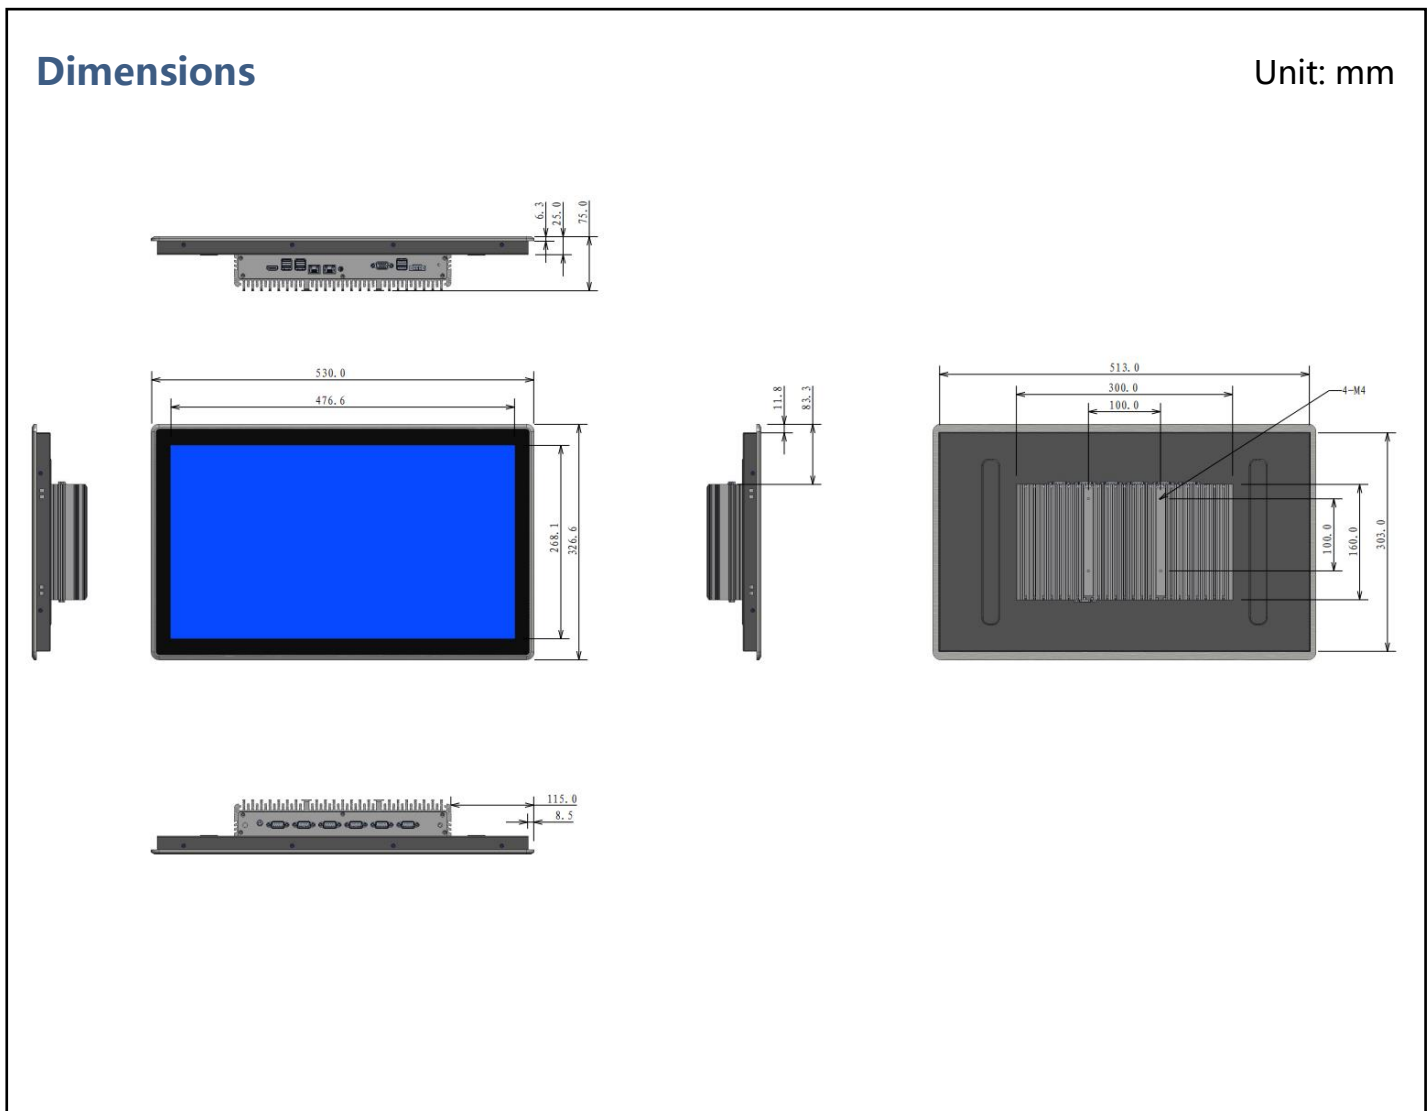

UTC-W2182A

21.5inch Industrial Panel PC

Features

- Intel 7th Gen. Core i3 i5 i7 Processor
- 21.5inch LED Panel with capacitive touchscreen
- System memory up to 16GB DDR4
- HDMI+VGA Dual Display
- Fanless design and low power consumption
- Front Panel IP65 Level
- Wireless design
- Supports Win 7/ Win 8/ Win 10/ Linux OS

Specifications

Processor	CPU	Intel® i3-7100U Dual Core up to 2.40 GHz 3M Cache, TDP 15W Intel® i5-7200U Dual Core up to 3.10 GHz 3M Cache, TDP 15W Intel® i7-7500U Dual Core up to 3.50 GHz 4M Cache, TDP 15W	
	Cooling System	Fanless	
	Memory	1x DDR4 2133Mhz SO-DIMM Sockets, up to 16GB	
	Storage	1x mSATA SSD, Full Size 1x SATA 2.5' ' SSD	
	I/O ports		6xUSB3.0 (Type-A) 6xRS232, support 5V/12V, DB9
			Dual Display: 1xHDMI (1920*1200 @30Hz) 1xVGA (1920*1200 @30Hz)
			Audio: 1xLine-out Expansion: MINI-PCIE
Network(LAN)	2x Intel i211 10/100/1000Mbps Ethernet		
Input Voltage	Input Voltage	12V DC(Aviation Connector) , optional 9V-36V DC	
Control SW	Control SW	1xPower SW, AT/ATX optional	
LCD Display	Display Type:	21.5inch TFT LED Panel(LED Backlight)	
	Max. Resolution:	1920x1080 / 16:9	
	Luminance(cd/m ²)	300nits	
Touchscreen	Touch Type	Projected Capacitive Touch	

OS Support	OS Support	Microsoft Windows 7/ 8/ 10/ Linux
Environment	Operating Temperature	-10°C ~ 60°C(14~ 140 °F)(extend temperature optional)
	Storage Temperature	-20°C ~ 70°C(-4 ~ 158 °F)
	Front Panel Protection	IP65 compliant
Mechanical	Dimensions	530(L)x326.6(W)x75(H)mm cutout dimension: 513(L)x303(W)mm VESA mount: 100x100mm
	Weight	7.2KG N.W.
	Color	Black
	Material	Aluminum + SUS
	Certification	CE / UL / RoHS