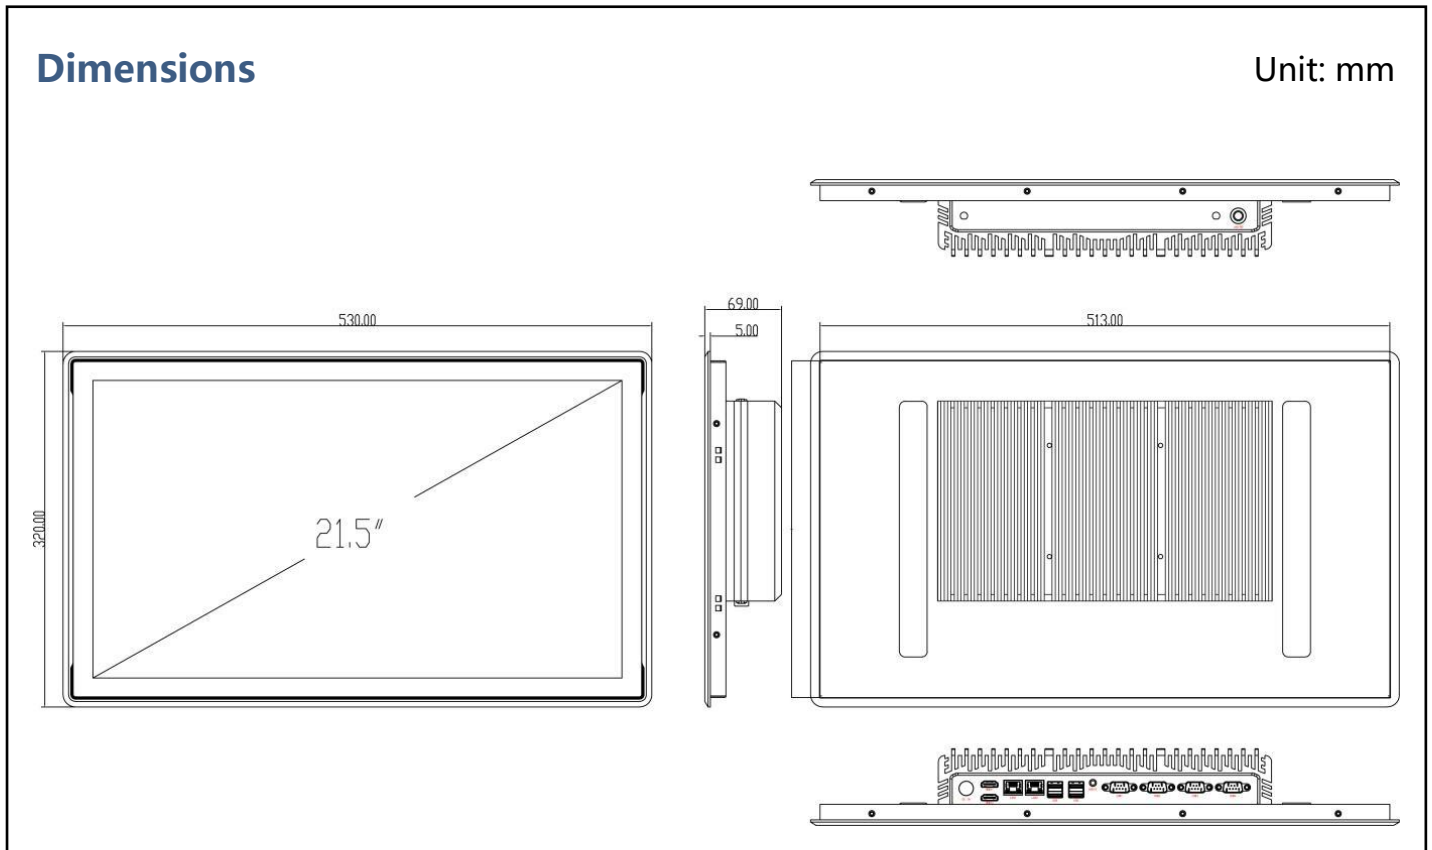

KLD-2182K

21.5inch Industrial Panel PC

Features

- Intel 7th Gen Core Processor
- 21.5inch LED Panel with capacitive touchscreen
- System memory up to 16GB DDR4
- 2xHDMI Dual Display
- Aluminum die-casting chassis, fanless design
- Front Panel IP65 Level
- Supports Win 7/ Win 8/ Win 10/ Linux OS

Environment	Operating Temperature	-10°C ~ 60°C(14~ 140 °F)(extend temperature optional)
	Storage Temperature	-20°C ~ 70°C(-4 ~ 158 °F)
	Front Panel Protection	IP65 compliant
Mechanical	Dimensions	530(L)x320(W)x69(H)mm cutout dimension: 513(L)x303(W)mm VESA mount: 100x100mm
	Weight	7KG N.W.
	Color	Black
	Material	Aluminum + SUS