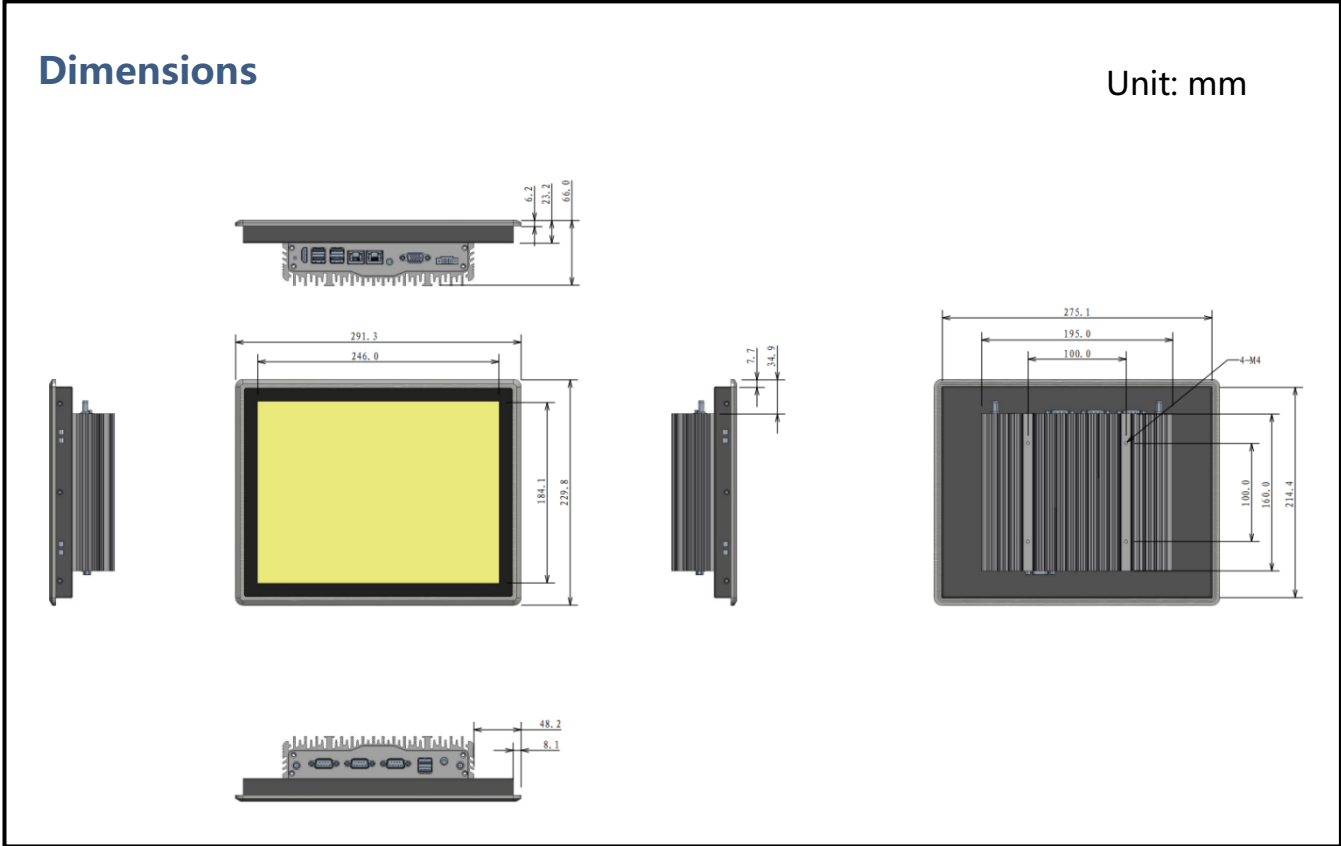

UTC-S1292A is an intelligent, fanless panel PC, 10" Panel PC equipped with an Intel® 10<sup>th</sup> Gen Core processor. Meeting the demands of harsh environments, in addition, the dual GbE LAN, 3 x serial ports, 6 x USB ports, make device connection and integration easy.

### Specifications

<b>Processor</b>	CPU	Intel® i3-10110U Dual Core, 2.10-4.10 GHz 4M Cache, TDP 15W Intel® i5-10210U Quad Core, 1.70-4.40 GHz 4M Cache, TDP 15W	
	Cooling System	Fanless	
	Memory	1x DDR4 2133Mhz SO-DIMM Sockets, up to 16GB	
	Storage	mSATA SSD Full Size + SATA 2.5 inch SSD	
	I/O ports		6xUSB3.0, Type-A COM: 3xRS232, DB9, 2*RS485 optional Dual Display: 1xHDMI (1920*1200 @30Hz) 1xVGA (1920*1200 @30Hz) 1xAudio Expansion: MINI-PCIE
		Network(LAN)	2x 10/100/1000Mbps Ethernet
		<b>Input Voltage</b>	Input Voltage
Control SW/LED			Power Button, AT & ATX Model
<b>LCD Display</b>	Display Type:	12inch TFT LED Panel( LED Backlight)	
	Max. Resolution:	1024x768 / 4:3	
	Luminance(cd/m <sup>2</sup> )	300nits / 1000nits	
<b>Touchscreen</b>	Touch Type	Capacitive Touch	

<b>OS Support</b>	OS Support	Windows 7/ Windows 8/ Windows 10/ Linux
<b>Environment</b>	Operating Temperature	0°C ~ 50°C (extend temperature optional)
	Storage Temperature	-10°C ~ 60°C
	Front Panel Protection	IP65 compliant
<b>Mechanical</b>	Dimensions	(W*D*H): 291x230x66mm Mounting Cut out (W*H): 275*214.4mm
	Weight	3KG (N.W.)
	Color	Black
	Material	Aluminum
	Certification	CE / UL / RoHS